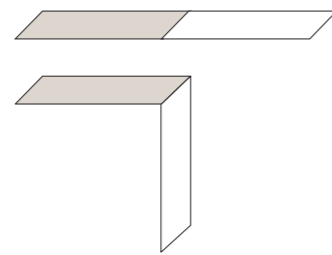

An exciting new interpretation
of classic laying patterns
thanks to the 45° angle of the planks.

FRENCH HERRINGBONE AND OTHER PATTERNS

Thanks to the 45° angle of its individual strips, Formpark Rombico is perfect for laying parquet in a French herringbone pattern.

In this pattern, the individual strips of parquet form a set of diagonal lines that give the room a new perspective.

A new interpretation of classic patterns

The large dimensions of the individual planks make it possible to reinterpret other laying patterns as well, whether you prefer clearer shapes or are looking for a dynamic zig-zag design.

FORMPARK ROMBICO

Format 735 × 130 mm

And which is your personal
Formpark Rombico laying pattern?

Information

- › Due to the incidence of light, horizontally installed planks appear brighter than vertical ones. This effect can be used specifically as a design element.
- › In interior design, architectural diagonal lines provide a touch of sophistication, and for Formpark Rombico, this is true for both classic and modern patterns.
- › Formpark Quadrato and Formpark Rombico cannot be combined with each other.