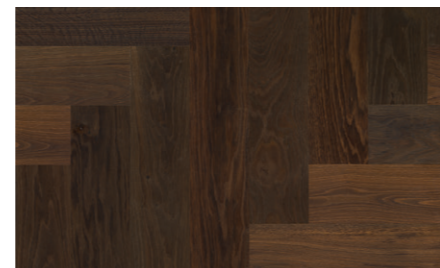

And which is your personal
Formpark Quadrato laying pattern?

Formpark Quadrato

COLOUR OVERVIEW

Formpark Quadrato is available in light and dark colours with a natural-oiled surface, as well as in the Oak Farina, Oak Crema and Oak Mandorla colours with the innovative B-Protect® surface treatment. The planks in this format come in a calm grading and do not have bevels, creating a smooth, flatter appearance to the floor.

OAK FARINA

OAK CREMA

OAK

OAK MANDORLA

OAK CARMELLO

OAK SMOKED

FORMPARK QUADRATO Oak Caramello 14, laying pattern 12

FORMPARK ROMBICO