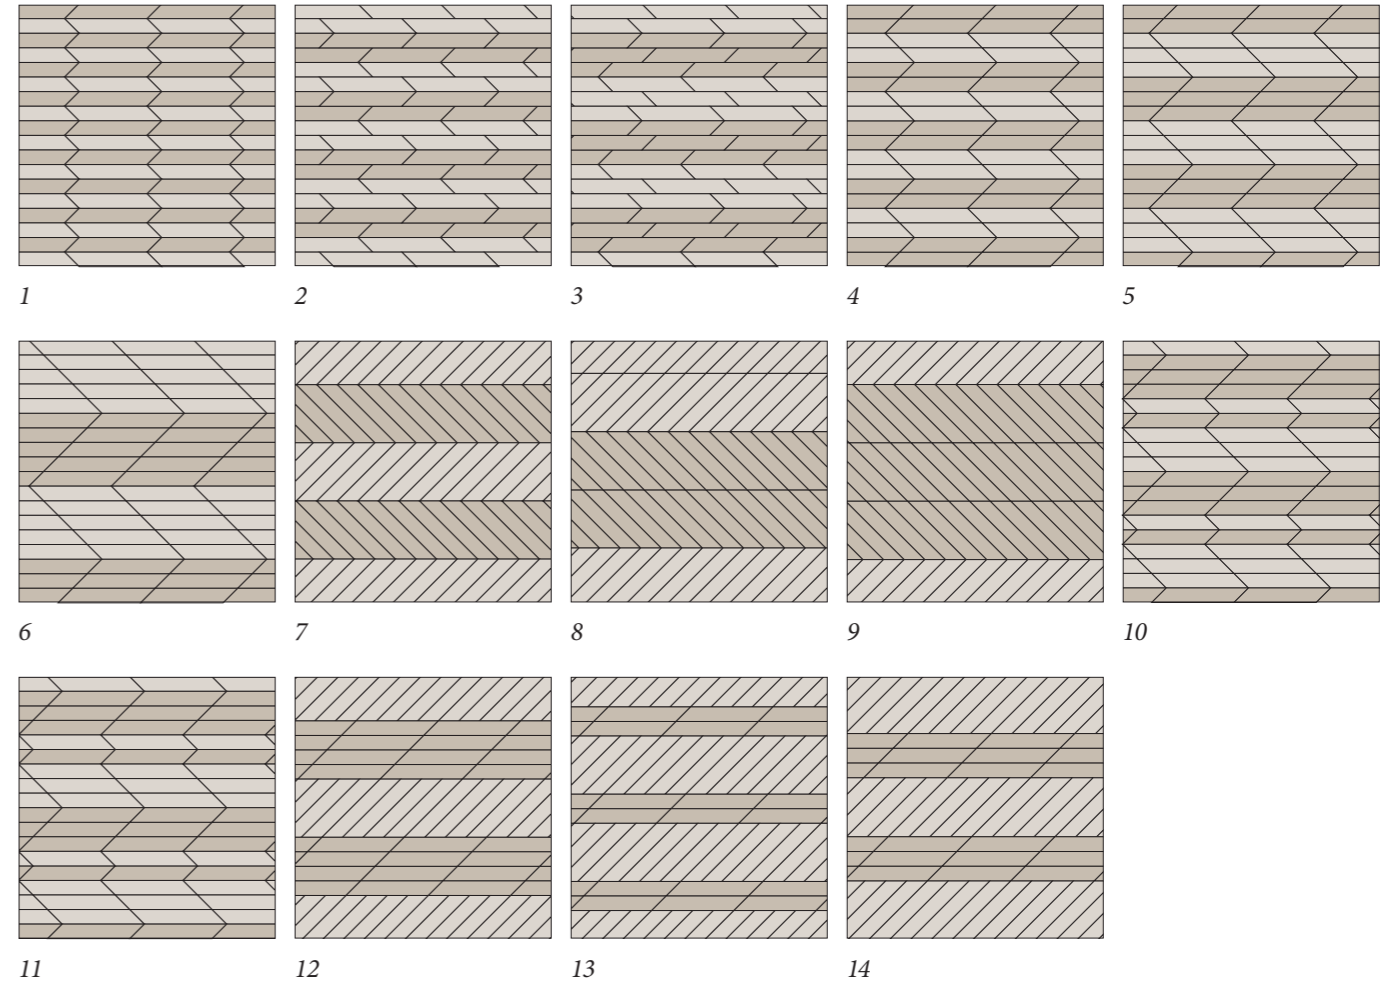

An exciting new interpretation
of classic laying patterns
thanks to the 45° angle of the planks.

FRENCH HERRINGBONE AND OTHER PATTERNS

Thanks to the 45° angle of its individual strips, Formpark Rombico is perfect for laying parquet in a French herringbone pattern.

In this pattern, the individual strips of parquet form a set of diagonal lines that give the room a new perspective.

A new interpretation of classic patterns

The large dimensions of the individual planks make it possible to reinterpret other laying patterns as well, whether you prefer clearer shapes or are looking for a dynamic zig-zag design.

FORMPARK ROMBICO

Format 735 × 130 mm

And which is your personal
Formpark Rombico laying pattern?

Information

- › Due to the incidence of light, horizontally installed planks appear brighter than vertical ones. This effect can be used specifically as a design element.
- › In interior design, architectural diagonal lines provide a touch of sophistication, and for Formpark Rombico, this is true for both classic and modern patterns.
- › Formpark Quadrato and Formpark Rombico cannot be combined with each other.

Formpark Rombico

COLOUR OVERVIEW

All Formpark Rombico colours are brushed and natural oiled. The brushed surface gives the floor even more depth and character, highlighting the interaction with light. The planks in this format come in a calm grading and do not have bevels, creating a smooth, flatter appearance to the floor.