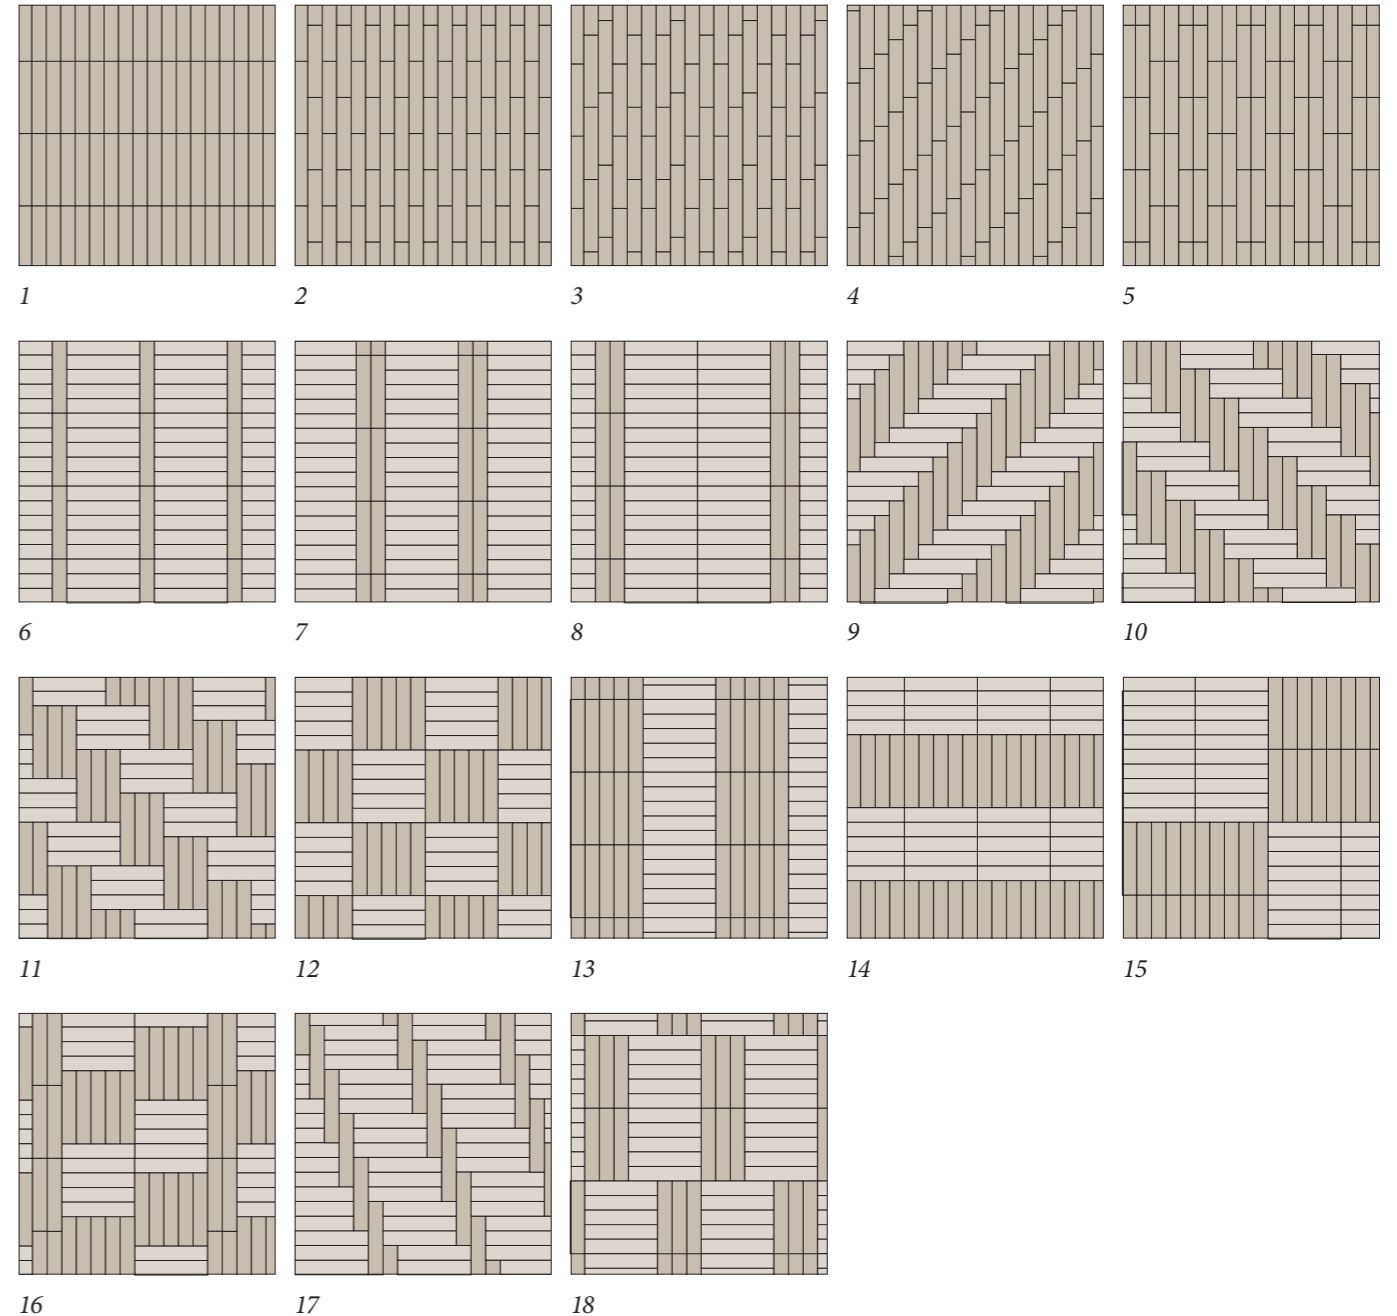

COUNTLESS INSTALLATION OPTIONS

Thanks to the 1:5 dimension ratio of its planks, Formpark Quadrato can be adapted to many different floor designs. Therefore, in addition to classic herringbone, in which the planks lie at a right angle to each other, other geometric patterns are possible, like the cube or ladder patterns.

Precise fit

Floors intended for creative patterns require a very precise fit, and for this reason, every plank is made by our teams of skilled craftsmen in Switzerland.

Laying patterns according to your wishes

We have compiled and included a selection of some favourite laying patterns. Our colleagues in the Worlds of Parquet and our laying partners will support you in your planning.

FORMPARK QUADRATO

Format 650 × 130 mm
1:5 ratio

Information

- › Due to the incidence of light, horizontally installed planks appear brighter than vertical ones. This effect can be used specifically as a design element.
- › The format presents a clear, structured aesthetic, and depending on the arrangement, can give the room more depth.
- › Formpark Quadrato and Formpark Rombico cannot be combined with each other.

And which is your personal
Formpark Quadrato laying pattern?