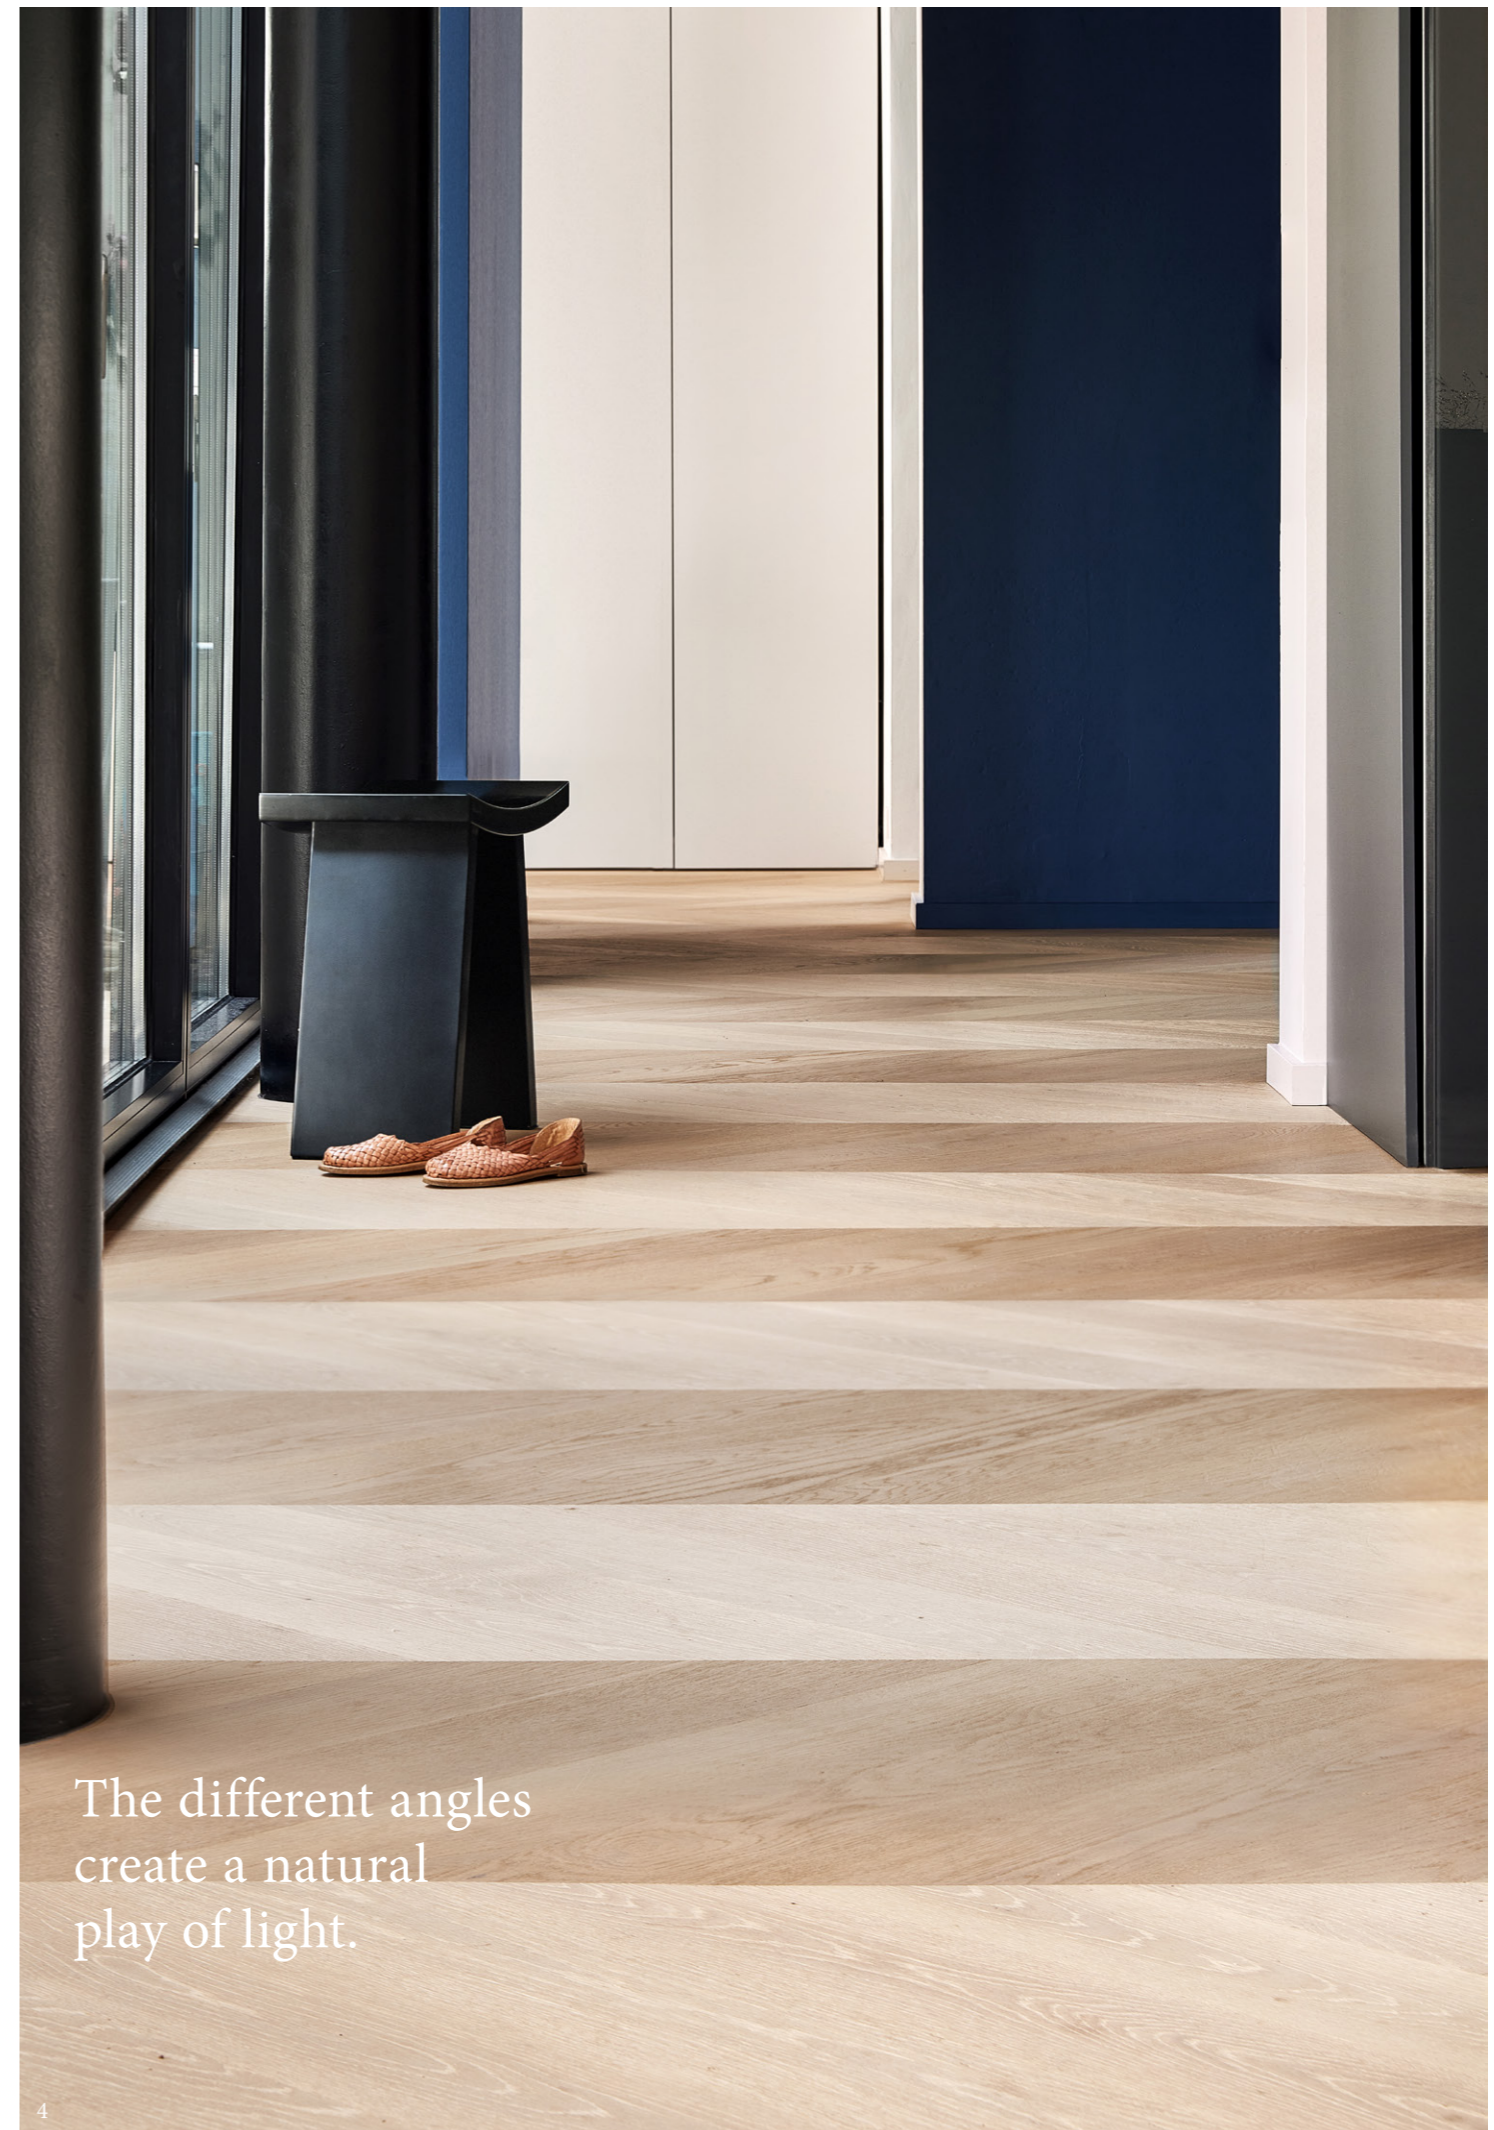

Your life with parquet

LET YOURSELF BE INSPIRED

Use our numerous sources of inspiration to choose the right parquet, tailored to your needs. With the Parquet Visualiser, it will take you just a few seconds to generate a virtual installation of all kinds of Formpark floors in your room: visualizer.bauwerk-parkett.com

- 1 | Formpark Rombico Oak Farina 14, laying pattern 3
- 2 | Formpark Quadrato Oak 14, laying pattern 5
- 3 | Apartment Amsterdam (NL) | Photo: Charlotte Kap,
  Product: Formpark Quadrato Oak Crema 14, laying pattern 19
- 4 | Remise Berlin (DE) | Photo: Sabine Zoltnere
  Product: Formpark Rombico Oak Farina 14, laying pattern 7