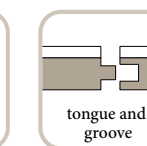

## GENERAL PRODUCT INFORMATION

Type of parquet

Top layer thickness

Underlay

Full-area bonding

Tongue and groove connection

Suitable for use with floor heating

# PRODUCT RANGE OVERVIEW

Art. No.	Article	Wood type	Colour	Wood index	Surface treatment
1001 3663	Megapark	Doussie (FSC® 100%)		13	lacquered
1001 7068	Megapark	Doussie (FSC® 100%)		35	lacquered
1004 3078	Megapark	Doussie (FSC® 100%)	Crema	13	B-Protect®
1004 3079	Megapark	Doussie (FSC® 100%)	Crema	35	B-Protect®
1001 1706	Megapark	Sucupira (FSC® 100%)		14	natural oiled
1001 1739	Unopark	Sucupira (FSC® 100%)		14	natural oiled