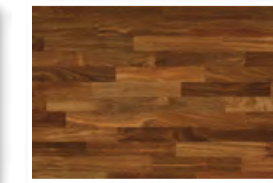

Doussie Crema (FSC® 100%)
Origin: West Africa

Megapark & Unopark

Sucupira (FSC® 100%)
Origin: South America