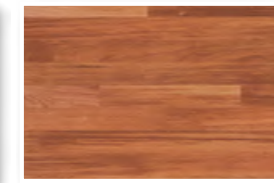

Megapark

Doussie Crema (FSC® 100%)
Origin: West Africa