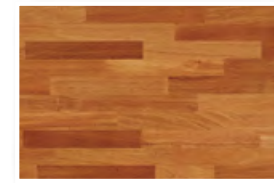

Megapark

Doussie (FSC® 100%)
Origin: West Africa