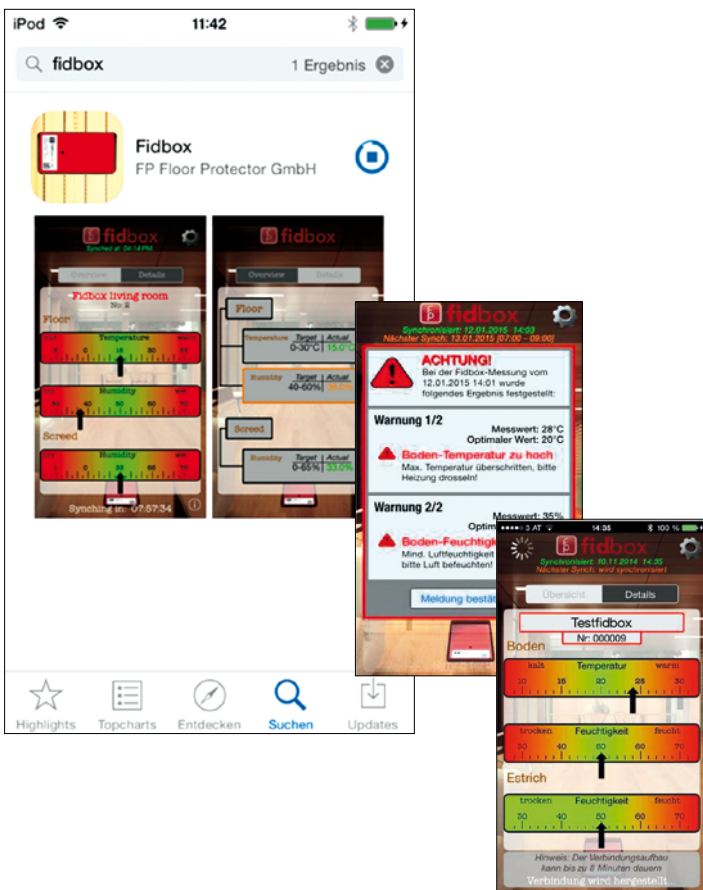

Fidbox app

Functions of the Fidbox app

- › Easy monitoring of room climate via smart phone.
- › Clear presentation of measured data.
- › Individual setting of synchronisation period.

Installation of the Fidbox app

1. Ouvrir l'App Store pour iPhone et iPad, Google play pour Android
2. Chercher l'appli Fidbox
3. Démarrer l'installation
4. Enregistrer Fidbox