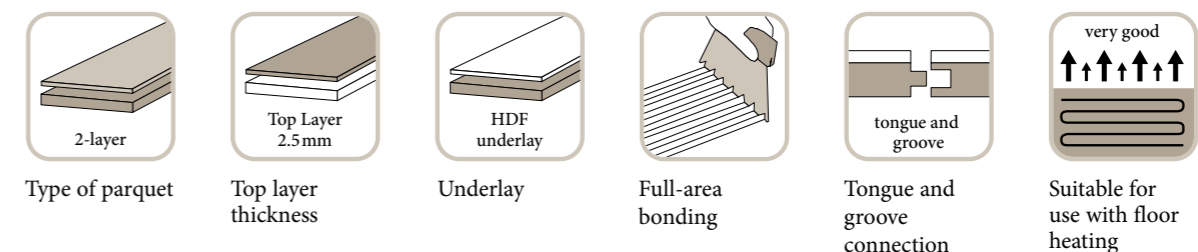

GENERAL PRODUCT INFORMATION