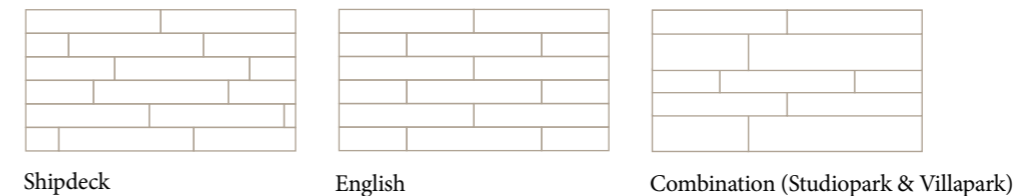

TYPES OF INSTALLATION